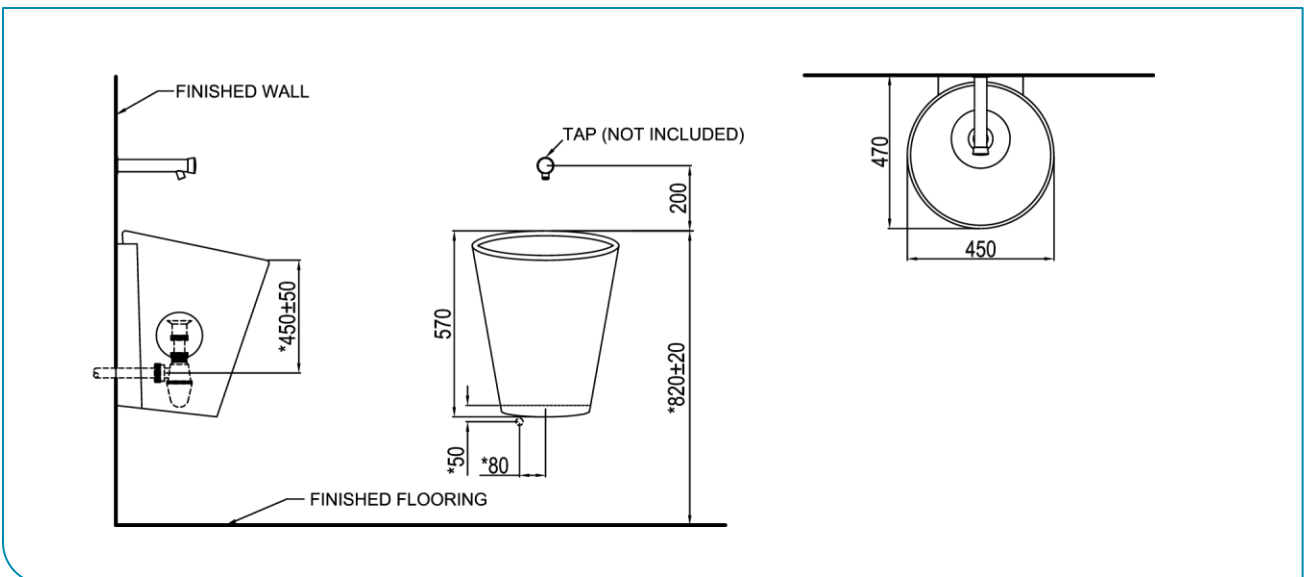

INSTALLATION DETAILS

Copyright © Rigel Technology (S) Pte Ltd All rights reserved. Terms of Use.