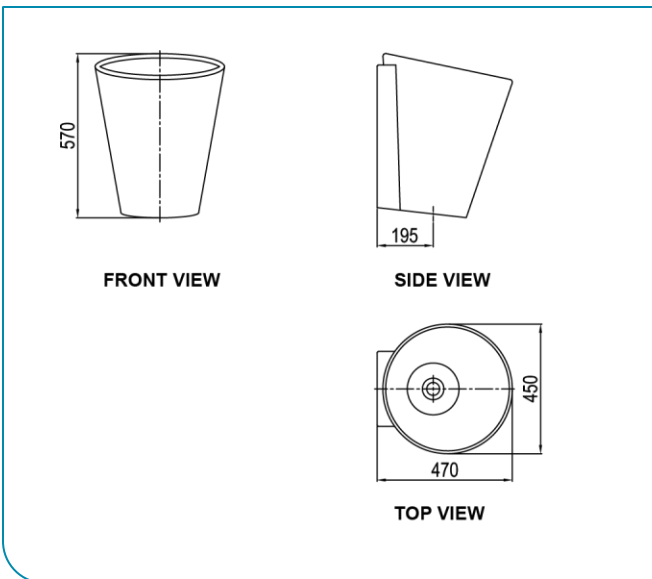

Wall-Hung Lavatory

PRODUCT FEATURES

- High gloss surface finishing
- Easy to clean surface profile

PRODUCT SPECIFICATIONS

- Dimension: 450 (L) x 470 (W) x 570 (H) mm
- Material: Vitreous China

TECHNICAL DRAWING